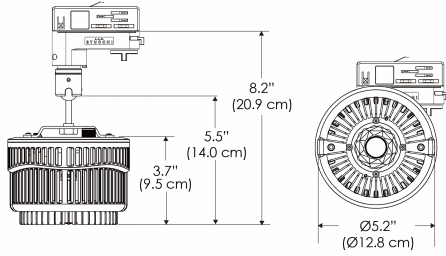

Legacy product

Power Supply & Control

PS Power Supply - Manual Control

US **EU** **277**

PSX Power Supply w/ DMX
 (compatible with TOX/CLP/MPT mount)

US **EU** **277**

Plug/Connection

US US 120V
EU EU 220V
277 US 277V (only with CLP)

SPECIFICATIONS

Beam Angle	55°
Spectrum Type	AMZ : Plant Flourish & Growth
	TB : Coral Health & Growth
Control	Intensity (0% - 100%), CCT
LED Source	DiCon Dense Matrix LED
Power Draw	175W max
AC Input Voltage	100 - 240V AC, 60Hz
	100 - 277V AC (only CLP)
Cooling	Fan Cooled
Operating Temperature	32 - 104°F (0 - 40°C)
Fixture Weight	1.7lb (~0.8kg)
Power Supply Weight	1.6lb (~0.7kg)

MECHANICAL FIGURES

W500B-TOX/TON

PS

PSX

W500B-CLP

Mounting Bracket Dimensions ALL-CLP

*All -CLP configuration models come with standard DC cables of 6 inches and AC cables of 10 ft.

W500B-TEX

TB

Distance		3' (~0.9 m)	5' (~1.5 m)	10' (~3.0 m)
@10000K	fc	443	159	42
	lux	4758	1711	450
@20000K	fc	105	41	20
	lux	1128	441	209
Beam Diameter		Ø 2.6' (0.8m)	Ø 4.3' (1.3m)	Ø 8.7' (2.6m)

Beam Angle : 55°