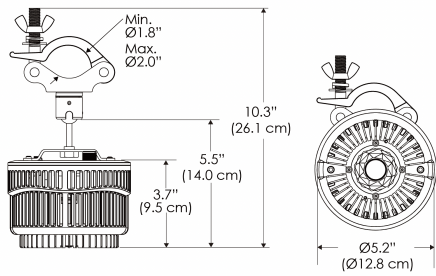

SPECIFICATIONS

Beam Angle	55°
Spectrum Type	AMZ : Plant Flourish & Growth
	TB : Coral Health & Growth
Control	Intensity (0% - 100%), CCT
LED Source	DiCon Dense Matrix LED
Power Draw	175W max
AC Input Voltage	100 - 240V AC, 60Hz
	100 - 277V AC (only CLP)
Cooling	Fan Cooled
Operating Temperature	32 - 104°F (0 - 40°C)
Fixture Weight	1.7lb (~0.8kg)
Power Supply Weight	1.6lb (~0.7kg)

MECHANICAL FIGURES

W500B-TOX/TON

PS

PSX

W500B-CLP

Mounting Bracket Dimensions ALL-CLP

*All -CLP configuration models come with standard DC cables of 6 inches and AC cables of 10 ft.

W500B-TEX

AMZ

Distance		3' (~0.9 m)	5' (~1.5 m)	10' (~3.0 m)
@4000K	fc	711	363	72
	lux	7647	3898	765
@6500K	fc	712	363	72
	lux	7659	3904	766
Beam Diameter		Ø 2.6' (0.8m)	Ø 4.3' (1.3m)	Ø 8.7' (2.6m)

Beam Angle : 55°

TB

Distance		3' (~0.9 m)	5' (~1.5 m)	10' (~3.0 m)
@10000K	fc	443	159	42
	lux	4758	1711	450
@20000K	fc	105	41	20
	lux	1128	441	209
Beam Diameter		Ø 2.6' (0.8m)	Ø 4.3' (1.3m)	Ø 8.7' (2.6m)

Beam Angle : 55°