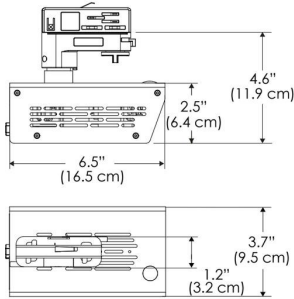

SPECIFICATIONS

Beam Angle	55°
Spectrum Type	AMZ : Plant Flourish & Growth
	TB : Coral Health & Growth
Control	Intensity (0% - 100%), CCT
LED Source	DiCon Dense Matrix LED
Power Draw	175W max
AC Input Voltage	100 - 240V AC, 60Hz
	100 - 277V AC (only CLP)
Cooling	Fan Cooled
Operating Temperature	32 - 104°F (0 - 40°C)
Fixture Weight	1.7lb (~0.8kg)
Power Supply Weight	1.6lb (~0.7kg)

MECHANICAL FIGURES

W500B-TOX/TON

PS

PSX

W500B-CLP

Mounting Bracket Dimensions ALL-CLP

*All -CLP configuration models come with standard DC cables of 6 inches and AC cables of 10 ft.

W500B-TEX

AMZ

Distance		3' (~0.9 m)	5' (~1.5 m)	10' (~3.0 m)
@4000K	fc	711	363	72
	lux	7647	3898	765
@6500K	fc	712	363	72
	lux	7659	3904	766
Beam Diameter		Ø 2.6' (0.8m)	Ø 4.3' (1.3m)	Ø 8.7' (2.6m)

Beam Angle : 55°

TB

Distance		3' (~0.9 m)	5' (~1.5 m)	10' (~3.0 m)
@10000K	fc	443	159	42
	lux	4758	1711	450
@20000K	fc	105	41	20
	lux	1128	441	209
Beam Diameter		Ø 2.6' (0.8m)	Ø 4.3' (1.3m)	Ø 8.7' (2.6m)

Beam Angle : 55°