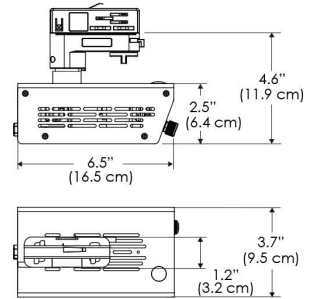

SPECIFICATIONS

Beam Angle	55°
Spectrum Type	AMZ : Plant Flourish & Growth
	TB : Coral Health & Growth
Control	Intensity (0% - 100%), CCT
LED Source	DiCon Dense Matrix LED
Power Draw	175W max
AC Input Voltage	100 - 240V AC, 60Hz
	100 - 277V AC (only CLP)
Cooling	Fan Cooled
Operating Temperature	32 - 104°F (0 - 40°C)
Fixture Weight	1.7lb (~0.8kg)
Power Supply Weight	1.6lb (~0.7kg)

MECHANICAL FIGURES

W500B-TOX/TON

PS

PSX

W500B-CLP

Mounting Bracket Dimensions ALL-CLP

*All -CLP configuration models come with standard DC cables of 6 inches and AC cables of 10 ft.

W500B-TEX

AMZ

Distance		3' (~0.9 m)	5' (~1.5 m)	10' (~3.0 m)
@4000K	fc	711	363	72
	lux	7647	3898	765
@6500K	fc	712	363	72
	lux	7659	3904	766
Beam Diameter		Ø 2.6' (0.8m)	Ø 4.3' (1.3m)	Ø 8.7' (2.6m)

Beam Angle : 55°

TB

Distance		3' (~0.9 m)	5' (~1.5 m)	10' (~3.0 m)
@10000K	fc	443	159	42
	lux	4758	1711	450
@20000K	fc	105	41	20
	lux	1128	441	209
Beam Diameter		Ø 2.6' (0.8m)	Ø 4.3' (1.3m)	Ø 8.7' (2.6m)

Beam Angle : 55°