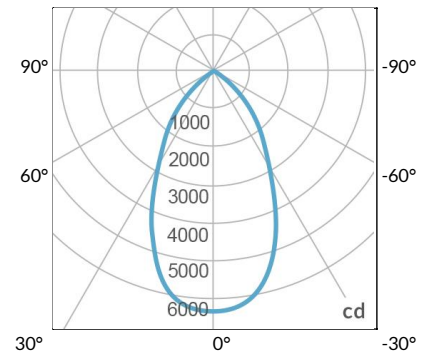

AMZ

Distance		3' (~0.9 m)	5' (~1.5 m)	10' (~3.0 m)
@4000K	fc	711	363	72
	lux	7647	3898	765
@6500K	fc	712	363	72
	lux	7659	3904	766
Beam Diameter		Ø 2.6' (0.8m)	Ø 4.3' (1.3m)	Ø 8.7' (2.6m)

Beam Angle : 55°

TB

Distance		3' (~0.9 m)	5' (~1.5 m)	10' (~3.0 m)
@10000K	fc	443	159	42
	lux	4758	1711	450
@20000K	fc	105	41	20
	lux	1128	441	209
Beam Diameter		Ø 2.6' (0.8m)	Ø 4.3' (1.3m)	Ø 8.7' (2.6m)

Beam Angle : 55°