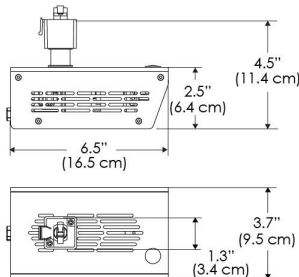

Legacy product