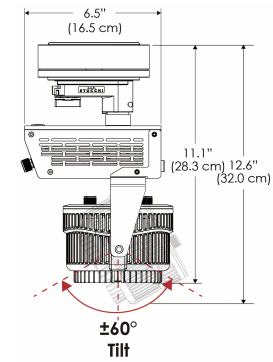

MECHANICAL FIGURES

W500B-TOX/TON

PS

PSX

W500B-CLP

Mounting Bracket Dimensions ALL-CLP

*All -CLP configuration models come with standard DC cables of 6 inches and AC cables of 10 ft.

W500B-TEX

Legacy product

W500B-TG

Legacy product

MECHANICAL FIGURES

W500B-MPT

PSX

US

PHOTOMETRIC DATA

AMZ

Distance		3' (~0.9 m)	5' (~1.5 m)	10' (~3.0 m)
@4000K	fc	711	363	72
	lux	7647	3898	765
@6500K	fc	712	363	72
	lux	7659	3904	766
Beam Diameter		Ø 2.6' (0.8m)	Ø 4.3' (1.3m)	Ø 8.7' (2.6m)

Beam Angle : 55°

TB

Distance		3' (~0.9 m)	5' (~1.5 m)	10' (~3.0 m)
@10000K	fc	443	159	42
	lux	4758	1711	450
@20000K	fc	105	41	20
	lux	1128	441	209
Beam Diameter		Ø 2.6' (0.8m)	Ø 4.3' (1.3m)	Ø 8.7' (2.6m)

Beam Angle : 55°