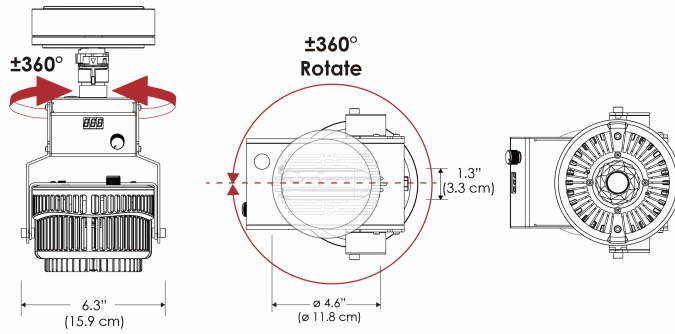

MECHANICAL FIGURES

W500B-TOX/TON

PS

PSX

W500B-CLP

Mounting Bracket Dimensions ALL-CLP

*All -CLP configuration models come with standard DC cables of 6 inches and AC cables of 10 ft.

W500B-TEX

Legacy product

W500B-TG

Legacy product

MECHANICAL FIGURES

W500B-MPT

PSX

US

PHOTOMETRIC DATA

AMZ

Distance		3' (~0.9 m)	5' (~1.5 m)	10' (~3.0 m)
@4000K	fc	711	363	72
	lux	7647	3898	765
@6500K	fc	712	363	72
	lux	7659	3904	766
Beam Diameter		Ø 2.6' (0.8m)	Ø 4.3' (1.3m)	Ø 8.7' (2.6m)

Beam Angle : 55°

TB

Distance		3' (~0.9 m)	5' (~1.5 m)	10' (~3.0 m)
@10000K	fc	443	159	42
	lux	4758	1711	450
@20000K	fc	105	41	20
	lux	1128	441	209
Beam Diameter		Ø 2.6' (0.8m)	Ø 4.3' (1.3m)	Ø 8.7' (2.6m)

Beam Angle : 55°