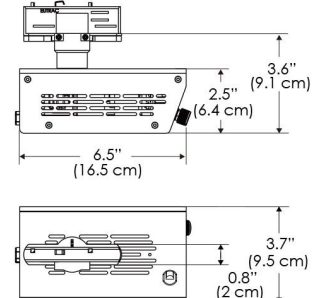

W500B-TEX

Legacy product