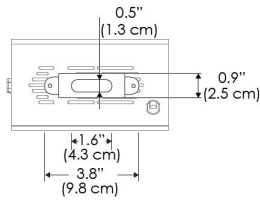

SPECIFICATIONS

Beam Angle	55°
Spectrum Type	AMZ : Plant Flourish & Growth
	TB : Coral Health & Growth
Control	Intensity (0% - 100%), CCT
LED Source	DiCon Dense Matrix LED
Power Draw	175W max
AC Input Voltage	100 - 240V AC, 60Hz
	100 - 277V AC (only CLP)
Cooling	Fan Cooled
Operating Temperature	32 - 104°F (0 - 40°C)
Fixture Weight	1.7lb (~0.8kg)
Power Supply Weight	1.6lb (~0.7kg)

MECHANICAL FIGURES

W500B-TOX/TON

PS

PSX

W500B-CLP

Mounting Bracket Dimensions ALL-CLP

*All -CLP configuration models come with standard DC cables of 6 inches and AC cables of 10 ft.

W500B-TEX

AMZ

Distance		3' (~0.9 m)	5' (~1.5 m)	10' (~3.0 m)
@4000K	fc	711	363	72
	lux	7647	3898	765
@6500K	fc	712	363	72
	lux	7659	3904	766
Beam Diameter		Ø 2.6' (0.8m)	Ø 4.3' (1.3m)	Ø 8.7' (2.6m)

Beam Angle : 55°

TB

Distance		3' (~0.9 m)	5' (~1.5 m)	10' (~3.0 m)
@10000K	fc	443	159	42
	lux	4758	1711	450
@20000K	fc	105	41	20
	lux	1128	441	209
Beam Diameter		Ø 2.6' (0.8m)	Ø 4.3' (1.3m)	Ø 8.7' (2.6m)

Beam Angle : 55°