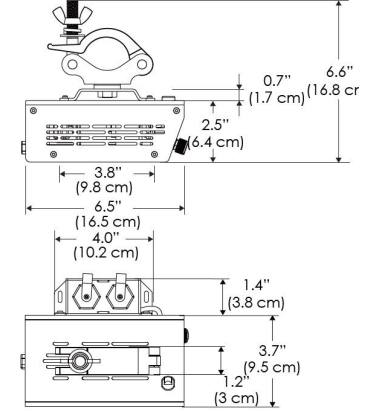

SPECIFICATIONS

Beam Angle	55°
Spectrum Type	AMZ : Plant Flourish & Growth
	TB : Coral Health & Growth
Control	Intensity (0% - 100%), CCT
LED Source	DiCon Dense Matrix LED
Power Draw	175W max
AC Input Voltage	100 - 240V AC, 60Hz
	100 - 277V AC (only CLP)
Cooling	Fan Cooled
Operating Temperature	32 - 104°F (0 - 40°C)
Fixture Weight	1.7lb (~0.8kg)
Power Supply Weight	1.6lb (~0.7kg)

MECHANICAL FIGURES

W500B-TOX/TON

PS

PSX

W500B-CLP

Mounting Bracket Dimensions ALL-CLP

*All -CLP configuration models come with standard DC cables of 6 inches and AC cables of 10 ft.

W500B-TEX

AMZ

Distance		3' (~0.9 m)	5' (~1.5 m)	10' (~3.0 m)
@4000K	fc	711	363	72
	lux	7647	3898	765
@6500K	fc	712	363	72
	lux	7659	3904	766
Beam Diameter		Ø 2.6' (0.8m)	Ø 4.3' (1.3m)	Ø 8.7' (2.6m)

Beam Angle : 55°

TB

Distance		3' (~0.9 m)	5' (~1.5 m)	10' (~3.0 m)
@10000K	fc	443	159	42
	lux	4758	1711	450
@20000K	fc	105	41	20
	lux	1128	441	209
Beam Diameter		Ø 2.6' (0.8m)	Ø 4.3' (1.3m)	Ø 8.7' (2.6m)

Beam Angle : 55°