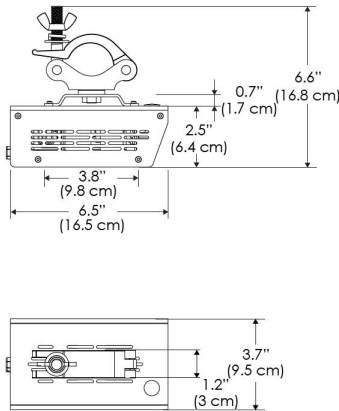

SPECIFICATIONS

Beam Angle	55°
Spectrum Type	AMZ : Plant Flourish & Growth
	TB : Coral Health & Growth
Control	Intensity (0% - 100%), CCT
LED Source	DiCon Dense Matrix LED
Power Draw	175W max
AC Input Voltage	100 - 240V AC, 60Hz
	100 - 277V AC (only CLP)
Cooling	Fan Cooled
Operating Temperature	32 - 104°F (0 - 40°C)
Fixture Weight	1.7lb (~0.8kg)
Power Supply Weight	1.6lb (~0.7kg)

MECHANICAL FIGURES

W500B-TOX/TON

PS

PSX

W500B-CLP

Mounting Bracket Dimensions ALL-CLP

*All -CLP configuration models come with standard DC cables of 6 inches and AC cables of 10 ft.

W500B-TEX

AMZ

Distance		3' (~0.9 m)	5' (~1.5 m)	10' (~3.0 m)
@4000K	fc	711	363	72
	lux	7647	3898	765
@6500K	fc	712	363	72
	lux	7659	3904	766
Beam Diameter		Ø 2.6' (0.8m)	Ø 4.3' (1.3m)	Ø 8.7' (2.6m)

Beam Angle : 55°

TB

Distance		3' (~0.9 m)	5' (~1.5 m)	10' (~3.0 m)
@10000K	fc	443	159	42
	lux	4758	1711	450
@20000K	fc	105	41	20
	lux	1128	441	209
Beam Diameter		Ø 2.6' (0.8m)	Ø 4.3' (1.3m)	Ø 8.7' (2.6m)

Beam Angle : 55°