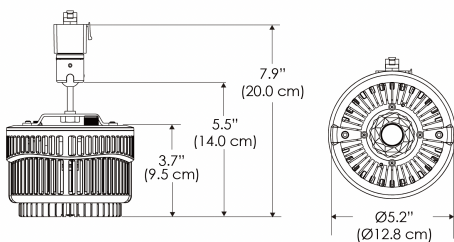

Legacy product