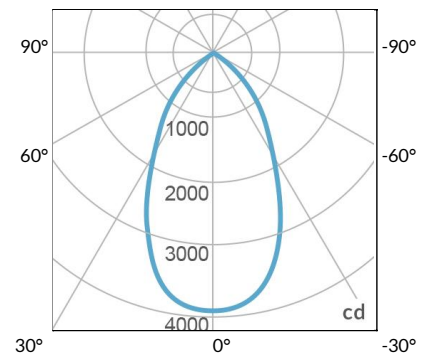

AMZ

Distance		3' (~0.9 m)	5' (~1.5 m)	10' (~3.0 m)
@4000K	fc	711	363	72
	lux	7647	3898	765
@6500K	fc	712	363	72
	lux	7659	3904	766
Beam Diameter		Ø 2.6' (0.8m)	Ø 4.3' (1.3m)	Ø 8.7' (2.6m)

Beam Angle : 55°

TB

Distance		3' (~0.9 m)	5' (~1.5 m)	10' (~3.0 m)
@10000K	fc	443	159	42
	lux	4758	1711	450
@20000K	fc	105	41	20
	lux	1128	441	209
Beam Diameter		Ø 2.6' (0.8m)	Ø 4.3' (1.3m)	Ø 8.7' (2.6m)

Beam Angle : 55°