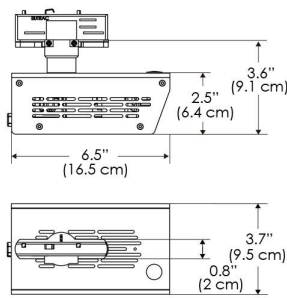

W500B-TEX

Legacy product