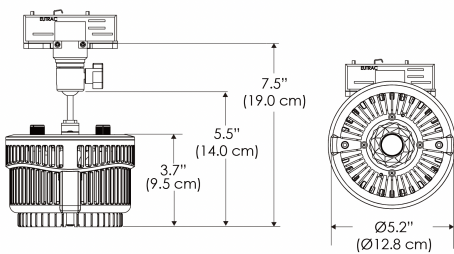

W500B-TG

W500B-TEX

Legacy product